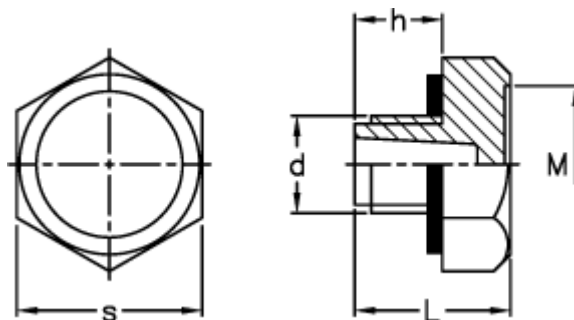

Data Sheet

Article number: 2311058298EX
Description: E+G Plug TN-EX
TN.3/4

Measures

d	= G 3/4
h	= 12
L	= 20
M	= 25.0
s	= 32
Tightening torque N m = 10 to 12	